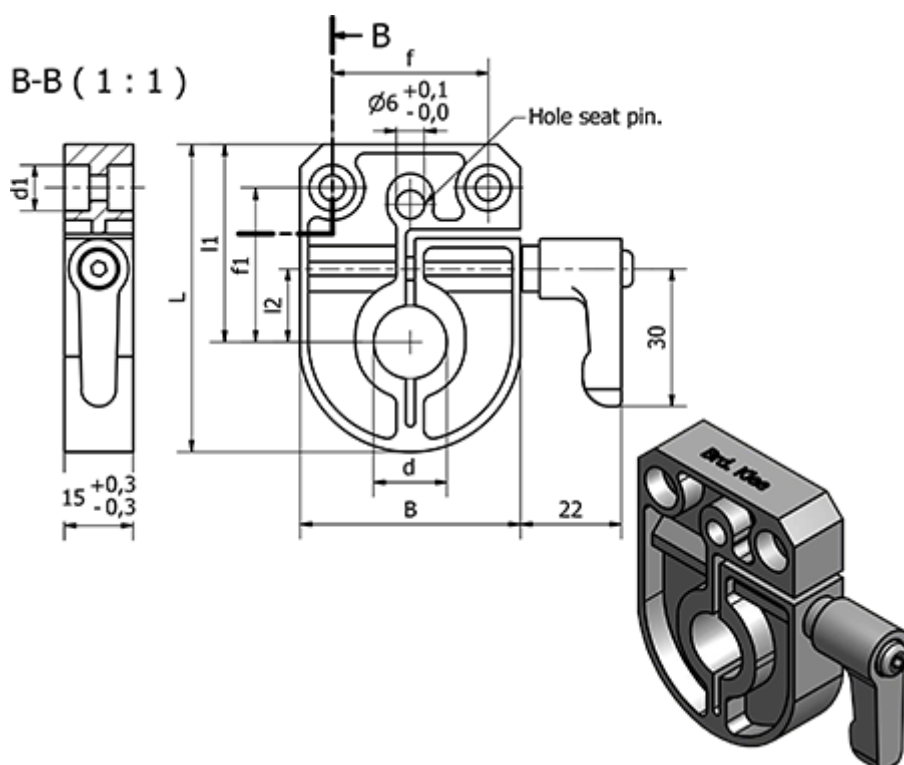

Article number: 2307085909
Description: E+G Clamping plate
BSA51-12

Measures

B = 33

d = 12

d1 = 4.5

f = 21

f1 = 23.5

L = 47

l1 = 30.5

l2 = 11

Type = BSA51-12